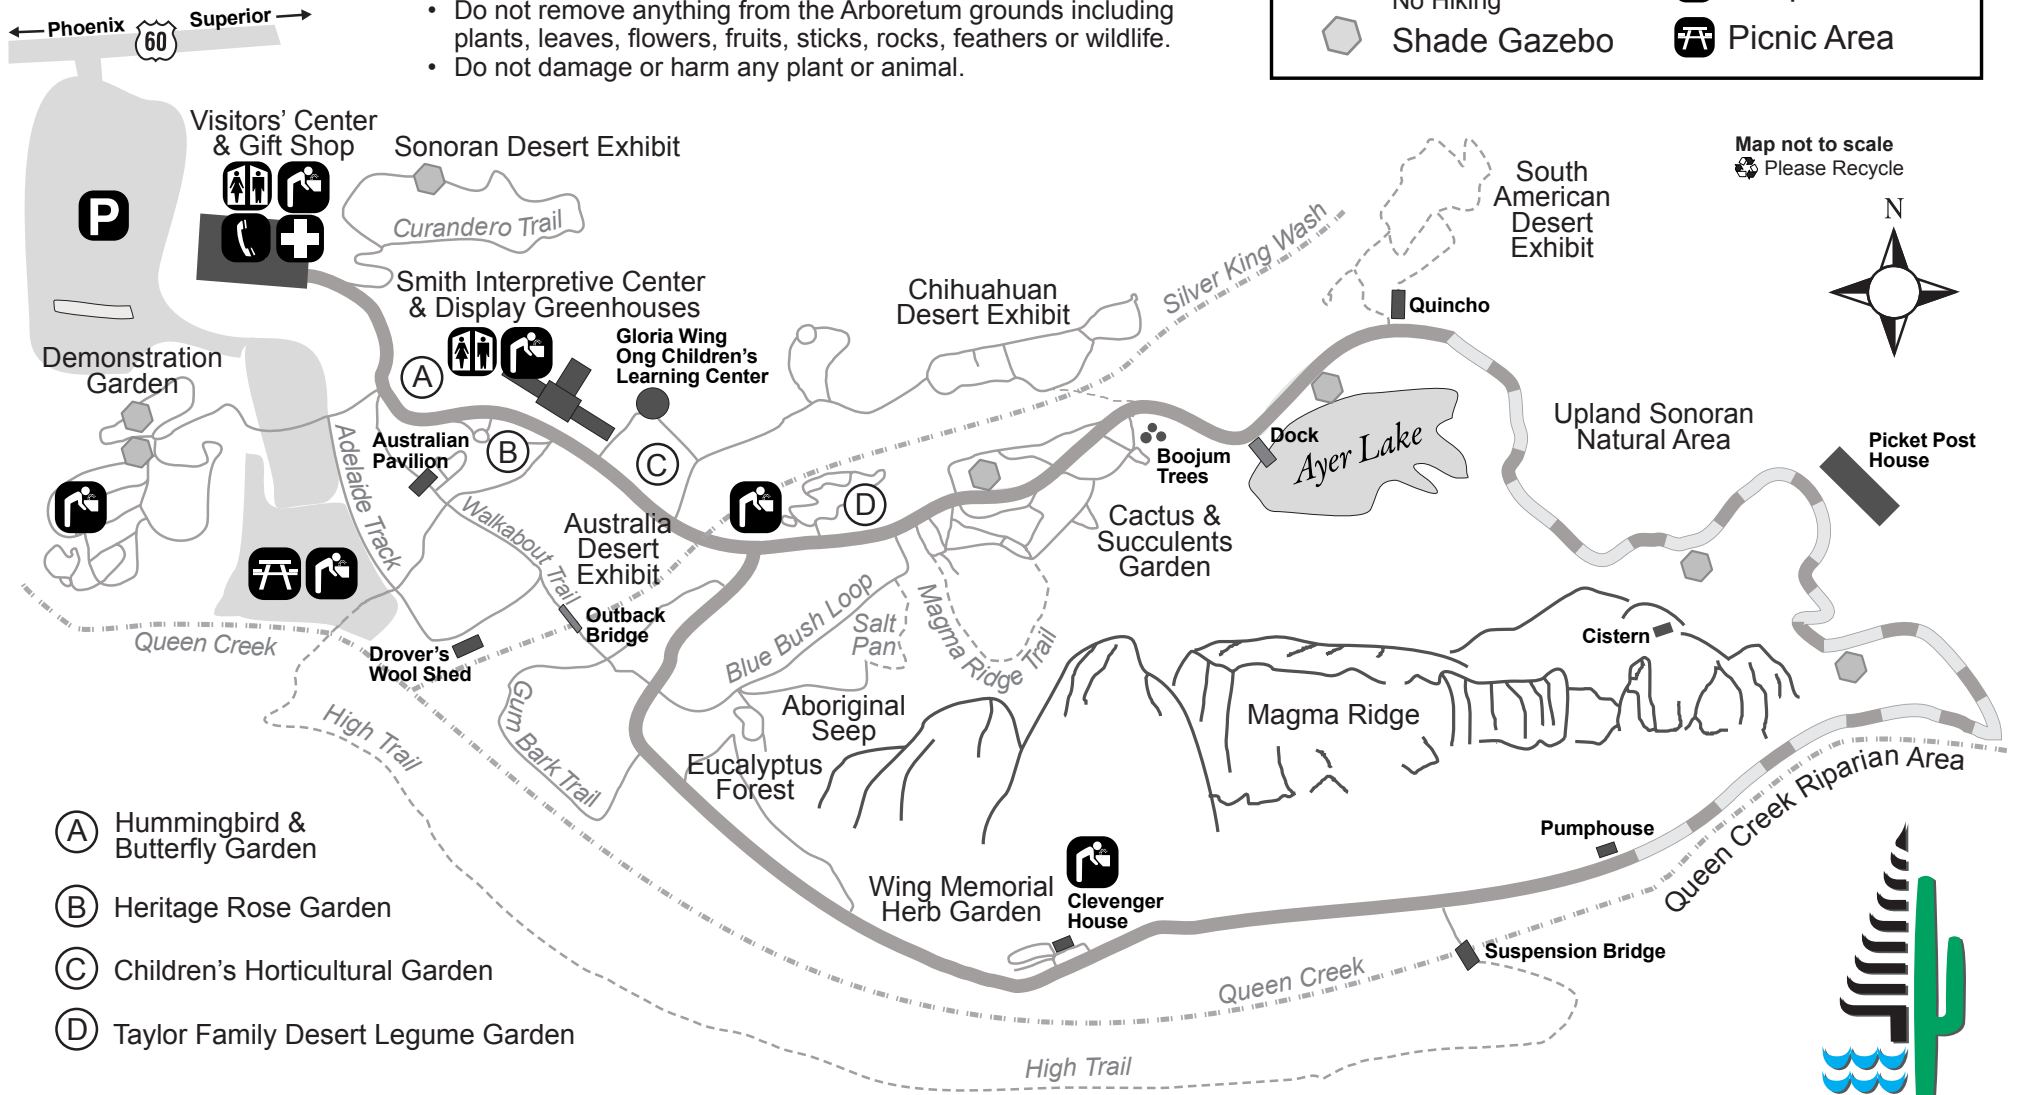

Boyce Thompson Arboretum State Park

37615 U.S. Hwy 60
 Superior, AZ 85173
 (520) 689-2811

Please help us protect the Arboretum

- Stay on designated trails at all times.
- All pets must be on a leash. Pet owners are responsible for cleanup. Please do your part to preserve this privilege.
- Children must be closely supervised by an adult at all times.
- Smoking is strictly prohibited except in the Main Parking Lot.
- Do not pick flowers, fruits, or any plant parts from any plant.
- Do not remove anything from the Arboretum grounds including plants, leaves, flowers, fruits, sticks, rocks, feathers or wildlife.
- Do not damage or harm any plant or animal.

Legend			
	Main Loop Trail		Restroom
	Steep Trail Not Accessible		Drinking Water
	Difficult Trail Segment		First Aid Station
	River/Wash No Hiking		Telephone
	Shade Gazebo		Picnic Area

Map not to scale
 Please Recycle

- (A) Hummingbird & Butterfly Garden
- (B) Heritage Rose Garden
- (C) Children's Horticultural Garden
- (D) Taylor Family Desert Legume Garden

AZStateParks.com